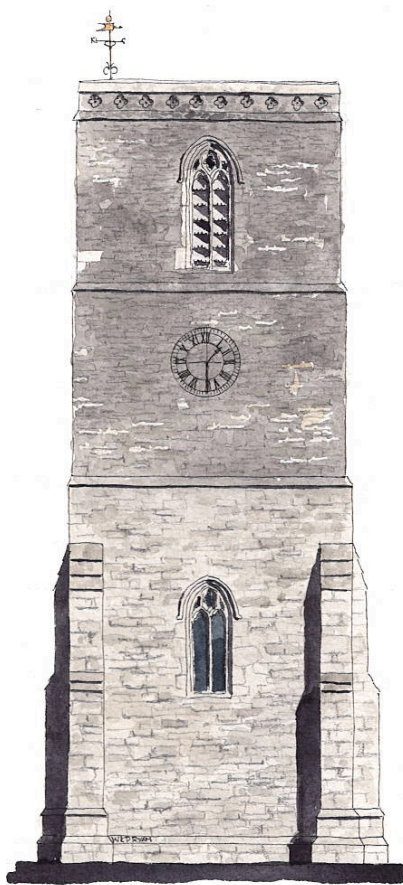

Errata: For Chesterton the correct illustration is below:

**47 Chesterton
St Mary**

LOCATION: Manor Farm Lane, Chesterton, Bicester

POST CODE: OX26 1UW

OS GRID REF: SP562214

LATITUDE, LONGITUDE: 51.88803, -1.18511

DATE: C14

DESCRIPTION: The three-stage C14 tower has a two-light west window with reticulated tracery and has similar bell-chamber openings. The solid parapet has a frieze of quatrefoils.

GRADE: II* **HE LIST ENTRY NUMBER:** 1300898